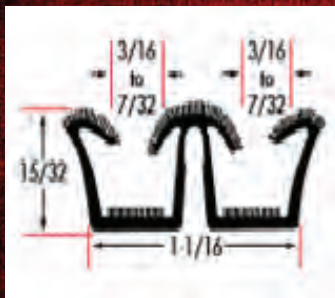

Premium Grade Flocked Glass Run Channel

10865

10866

10867

10868

10869

10870

10871

10872

10873

10910

10911

Part #	Cross Reference	Year(s)	Application	Length
10865	AS1307	75000483	Plymouth, Dodge & Imperial 4 door model	96"
10866	AS1528 (AS1328)	75000638	Universal For Buses and RV Windows, Ford Fairlane 62-64, Volvo 1800 Division Bar 65-73	96"
10867	AS1340	75000452	1963-1967 Ford & Mercury Fairline 1966-71	96"
10868	AS1369	75000486	1965-1975 GM Mid size car Universal	72"
10869	AS1222	75000637	International Scout 61-63	96"
10870	AS1198	75000636	1960-1961 Valiant & Lancer	96"
10871	AS1264	75000634	1960-1967 GM Mid size car	96"
10872	AS1268	75000639	1963-1966 Valiant & Dart	96"
10873	AS1466	75000566	1969-1971 Chevy II Chevelle	96"
10910	AS1317	75000456	1965-1967 Chevy Truck	60"
10911	AS1395	75000458	1965-1968 Ford & Mercury	96"