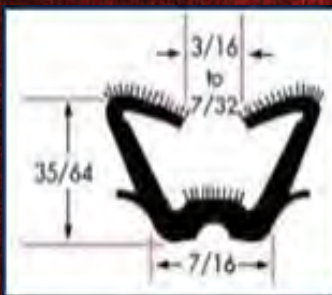

Premium Grade Flocked Glass Run Channel

10865

10866

10867

10868

10869

10870

10871

10872

10873

10910

10911

Part #	Cross Reference	Year(s)	Application	Length
10865	AS1307	75000483	Plymouth, Dodge & Imperial 4 door model	96"
10866	AS1528 (AS1328)	75000638	Universal For Buses and RV Windows, Ford Fairlane 62-64, Volvo 1800 Division Bar 65-73	96"
10867	AS1340	75000452	1963-1967 Ford & Mercury Fairline 1966-71	96"
10868	AS1369	75000486	1965-1975 GM Mid size car Universal	72"
10869	AS1222	75000637	International Scout 61-63	96"
10870	AS1198	75000636	1960-1961 Valiant & Lancer	96"
10871	AS1264	75000634	1960-1967 GM Mid size car	96"
10872	AS1268	75000639	1963-1966 Valiant & Dart	96"
10873	AS1466	75000566	1969-1971 Chevy II Chevelle	96"
10910	AS1317	75000456	1965-1967 Chevy Truck	60"
10911	AS1395	75000458	1965-1968 Ford & Mercury	96"