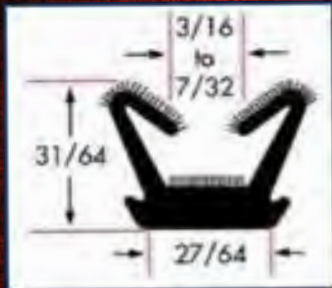

Premium Grade Flocked Glass Run Channel

10865