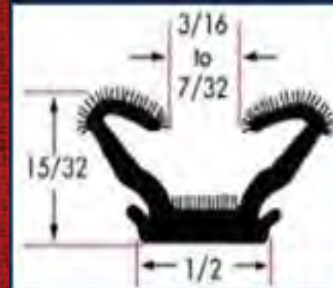

Premium Grade Flocked Glass Run Channel

10865

10866

10867

10868

10869

10870

10871

10872

10873

10910

10911

Part #	Cross Reference	Year(s)	Application	Length
10865	AS1307	75000483	Plymouth, Dodge & Imperial 4 door model	96"
10866	AS1528 (AS1328)	75000638	Universal For Buses and RV Windows, Ford Fairlane 62-64, Volvo 1800 Division Bar 65-73	96"
10867	AS1340	75000452	1963-1967 Ford & Mercury Fairline 1966-71	96"
10868	AS1369	75000486	1965-1975 GM Mid size car Universal	72"
10869	AS1222	75000637	International Scout 61-63	96"
10870	AS1198	75000636	1960-1961 Valiant & Lancer	96"
10871	AS1264	75000634	1960-1967 GM Mid size car	96"
10872	AS1268	75000639	1963-1966 Valiant & Dart	96"
10873	AS1466	75000566	1969-1971 Chevy II Chevelle	96"
10910	AS1317	75000456	1965-1967 Chevy Truck	60"
10911	AS1395	75000458	1965-1968 Ford & Mercury	96"